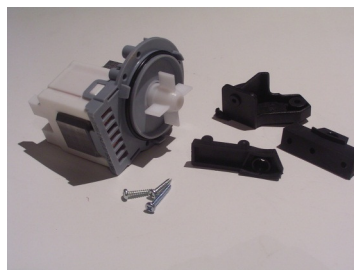

DOUG SMITH SPARES

appliance specialists - parts and sales

UNIVERSAL PUMPS

UNI012

Pump - Plasset - Suit Lg And Euro Models

DFL200, 4681EA2002B, PGW032

\$24.50

UNI202

Uni Sync Pump Kit - Maytag/Hoover/
Simpson Hanning

PLASSETPUMP

\$35.50

UNI203

Uni Pump F/loader - Electrolux,
Delonghi & Centrex

\$15.50

UNI204

Uni Pump Sync - Euro Bendix Smeg, Eu-
rotech with Plugs

\$15.50

UNI205

UNI Pump Sync suit Smeg and other
European brands

\$15.50