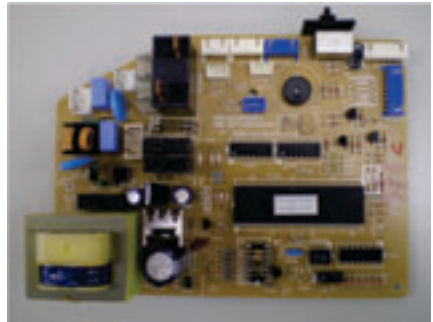

687120055T
KSR15F

PART NUMBER	DESCRIPTION	MODEL
0066820004	PWB ASSY MAIN KSC20D	KSC20D
0367820064	PWB ASSY MOTOR	KSC25C
0534820005	PWB ASSY MAIN KSC25D	KSC25D
0534820009	PWB (PCB) ASSY MAIN KSR25D	KSR25D
11006	PWB (PCB) ASSY MAIN KSR10E	KSR10E
687110001K	PWB (PCB) ASSY MAIN KSC25F	KSC25F
687110009B	PWB (PCB) ASSY MAIN KSC15F*01	KSC15F*01
687110009E	PWB (PCB) ASSY MAIN KSR10F	KSR10F
687110020A	PWB (PCB) ASSY MAIN KSR25F	KSR25F