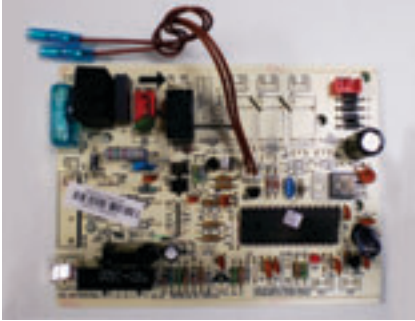

10336111807
MSE30CR